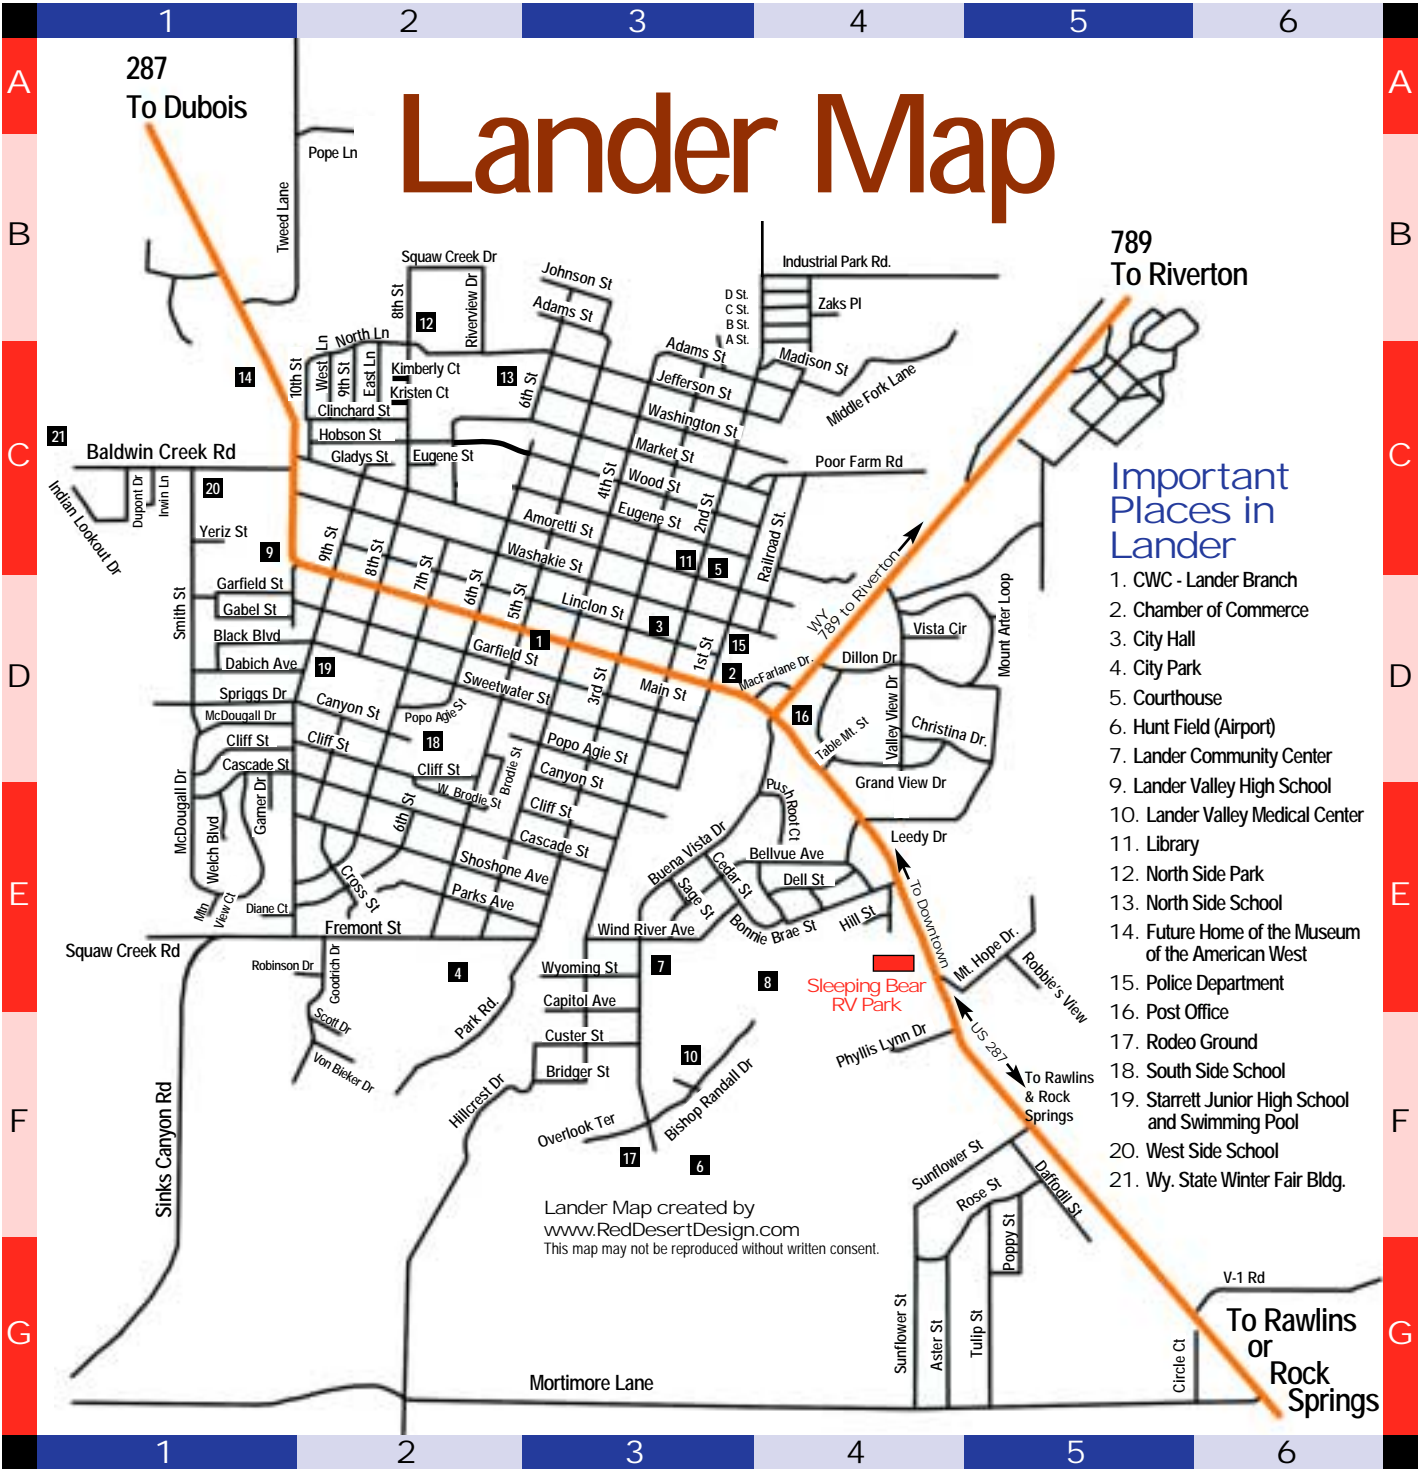

Lander Map

- ### Important Places in Lander
1. CWC - Lander Branch
 2. Chamber of Commerce
 3. City Hall
 4. City Park
 5. Courthouse
 6. Hunt Field (Airport)
 7. Lander Community Center
 8. Lander Valley High School
 9. Lander Valley Medical Center
 10. Library
 11. North Side Park
 12. North Side School
 13. Future Home of the Museum of the American West
 14. Police Department
 15. Post Office
 16. Rodeo Ground
 17. South Side School
 18. Starrett Junior High School and Swimming Pool
 19. West Side School
 20. Wy. State Winter Fair Bldg.